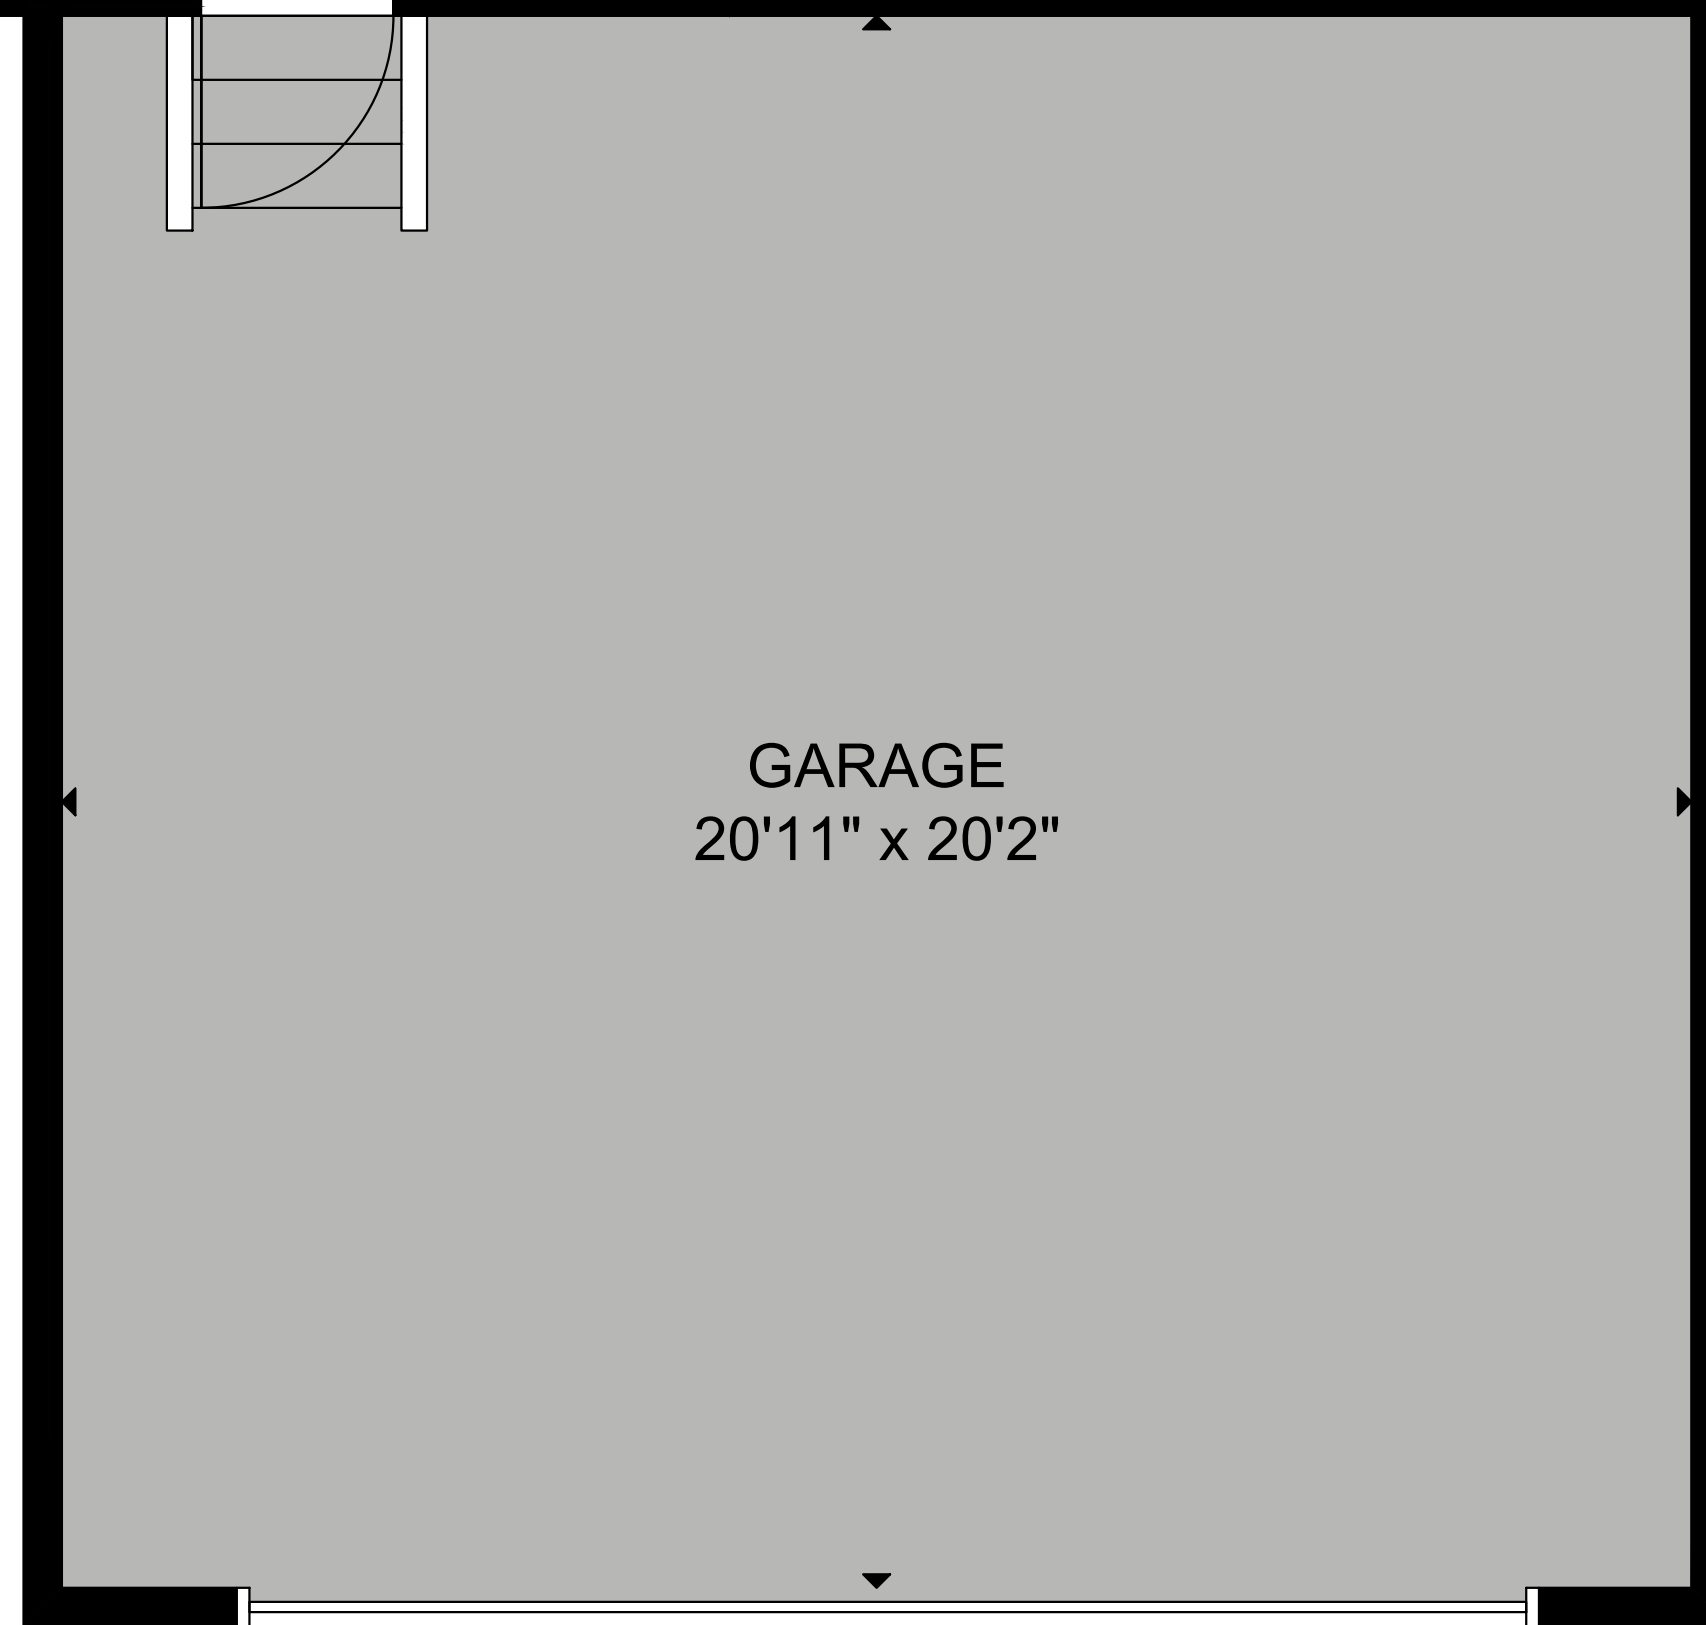

FLOOR 1

FLOOR 2

FLOOR 3

GROSS INTERNAL AREA
 TOTAL: 2,420 sq ft
 FLOOR 1: 408 sq ft, FLOOR 2: 976 sq ft
 FLOOR 3: 1,036 sq ft
 EXCLUDED AREA: GARAGE: 420 sq ft

SIZE AND DIMENSIONS ARE APPROXIMATE, ACTUAL MAY VARY.