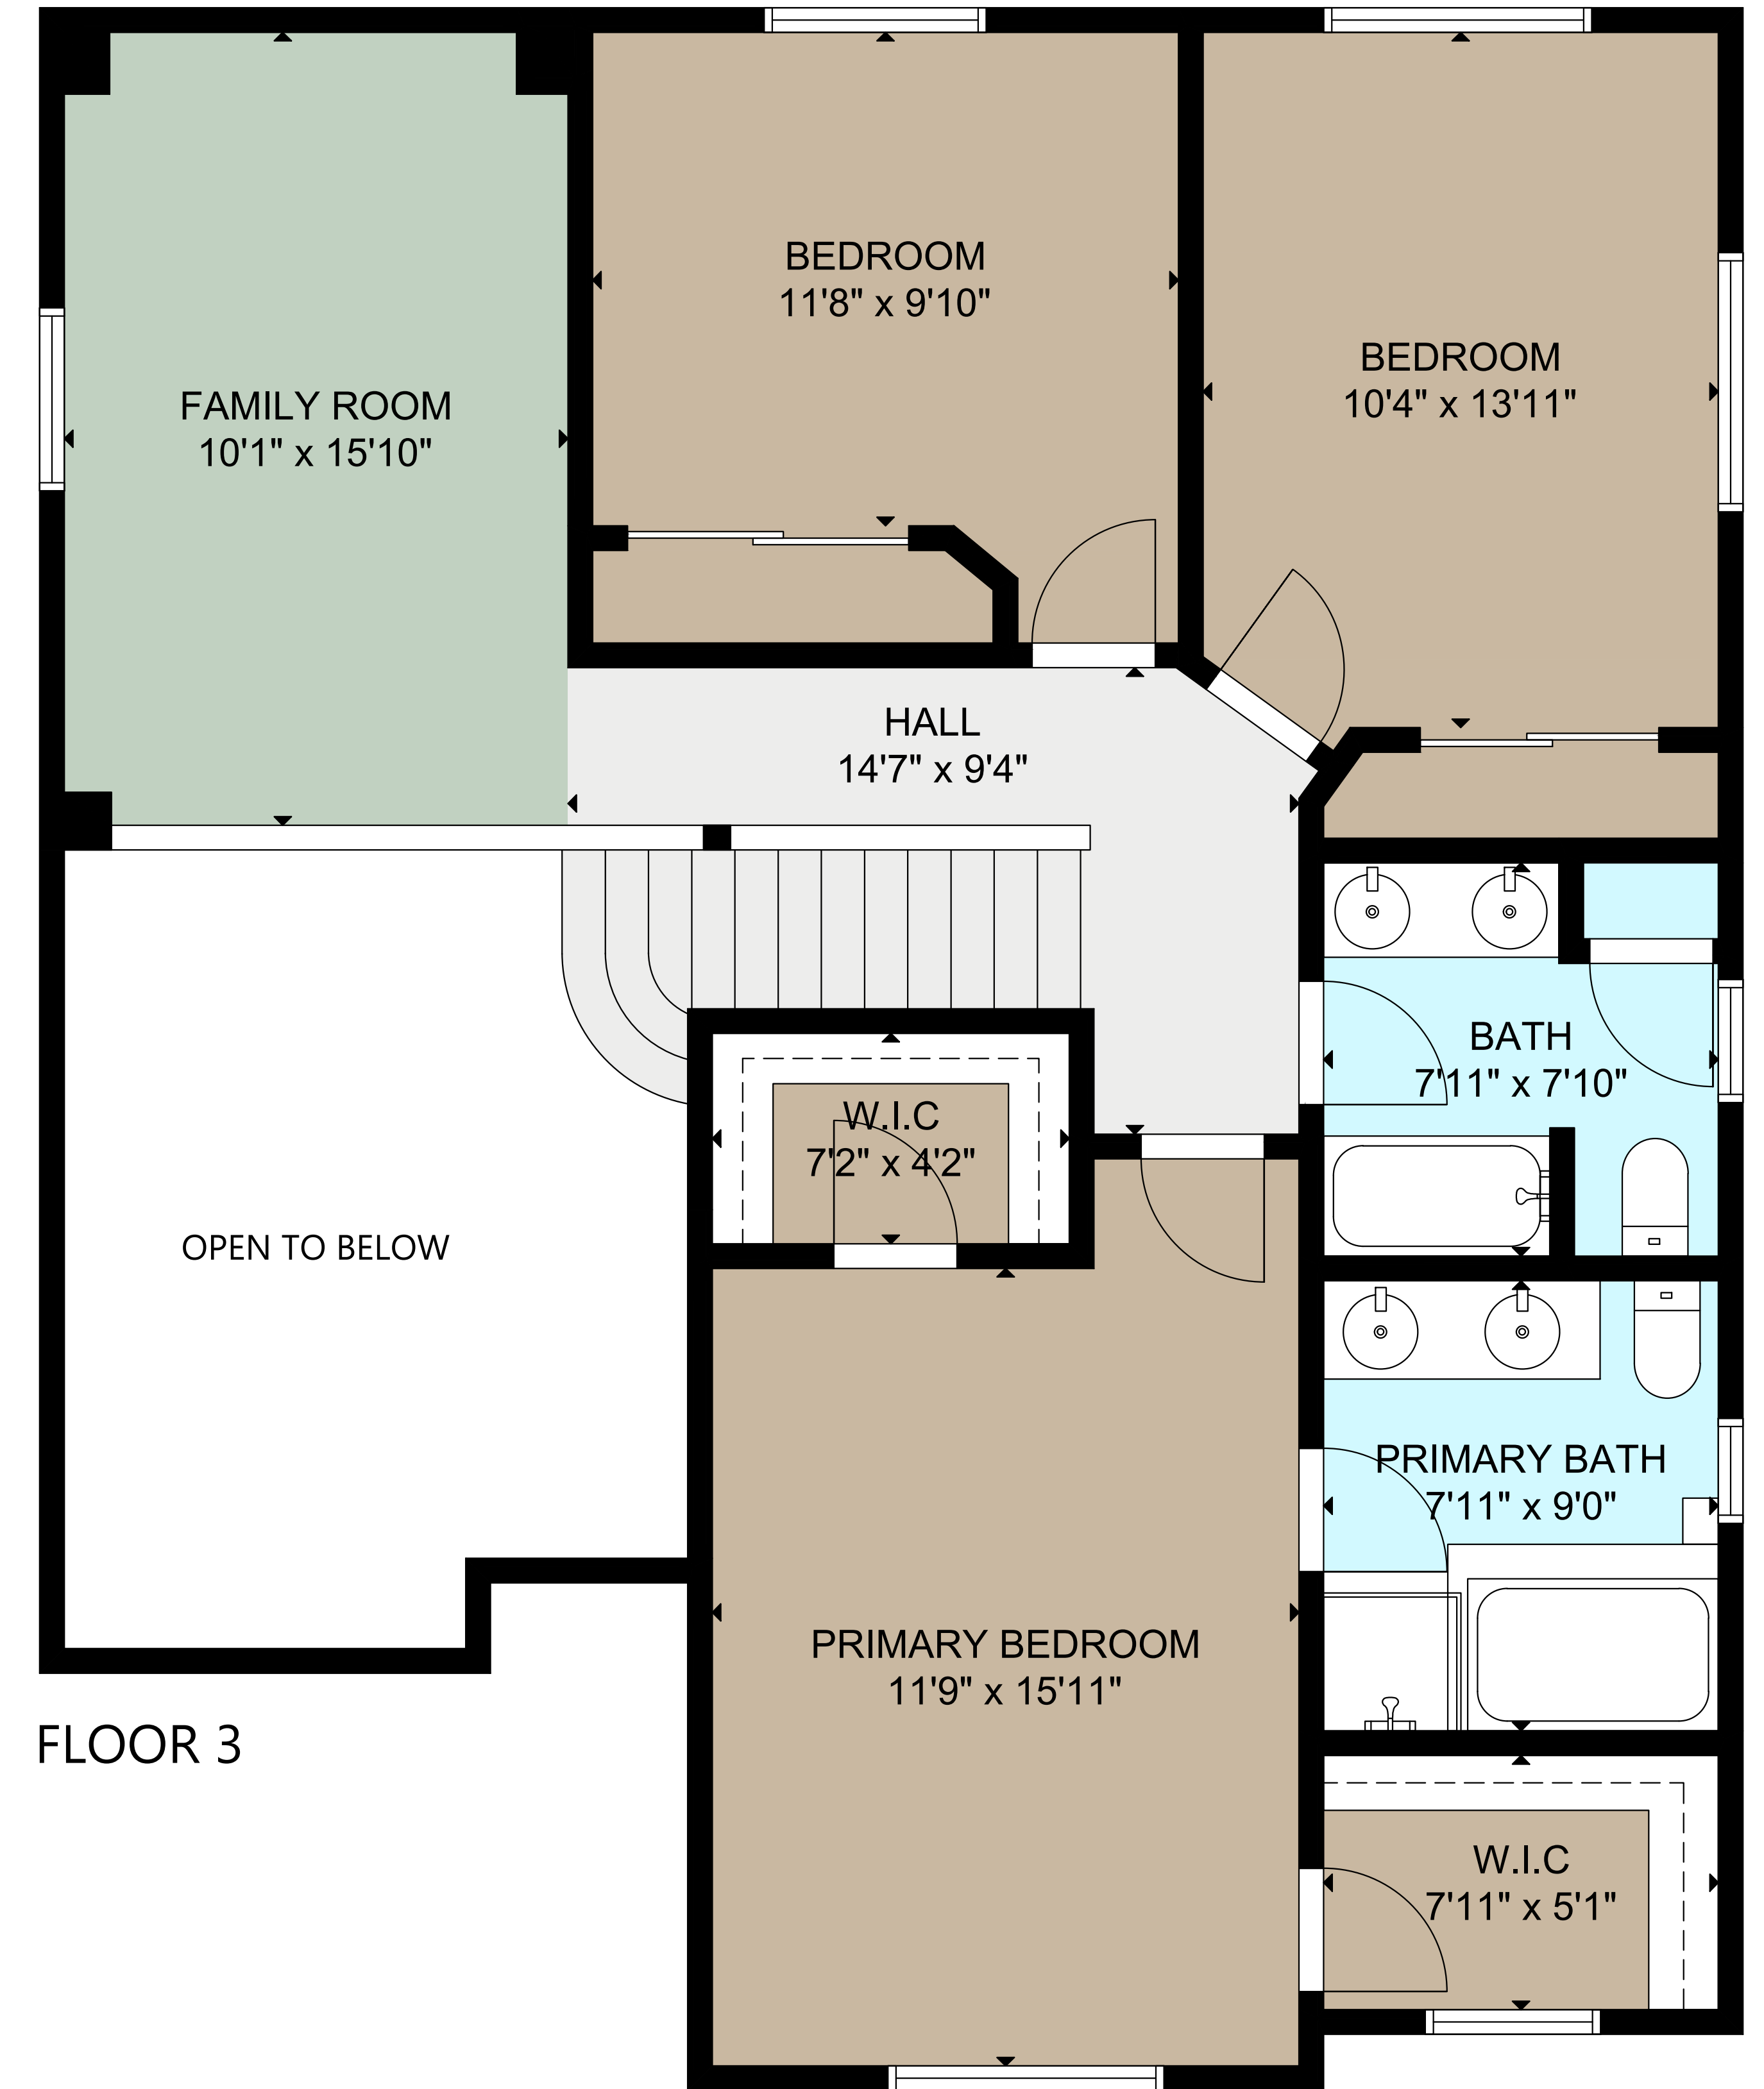

FLOOR 1

FLOOR 2

FLOOR 3

GROSS INTERNAL AREA
 TOTAL: 2,420 sq ft
 FLOOR 1: 408 sq ft, FLOOR 2: 976 sq ft
 FLOOR 3: 1,036 sq ft
 EXCLUDED AREA: GARAGE: 420 sq ft

SIZE AND DIMENSIONS ARE APPROXIMATE, ACTUAL MAY VARY.