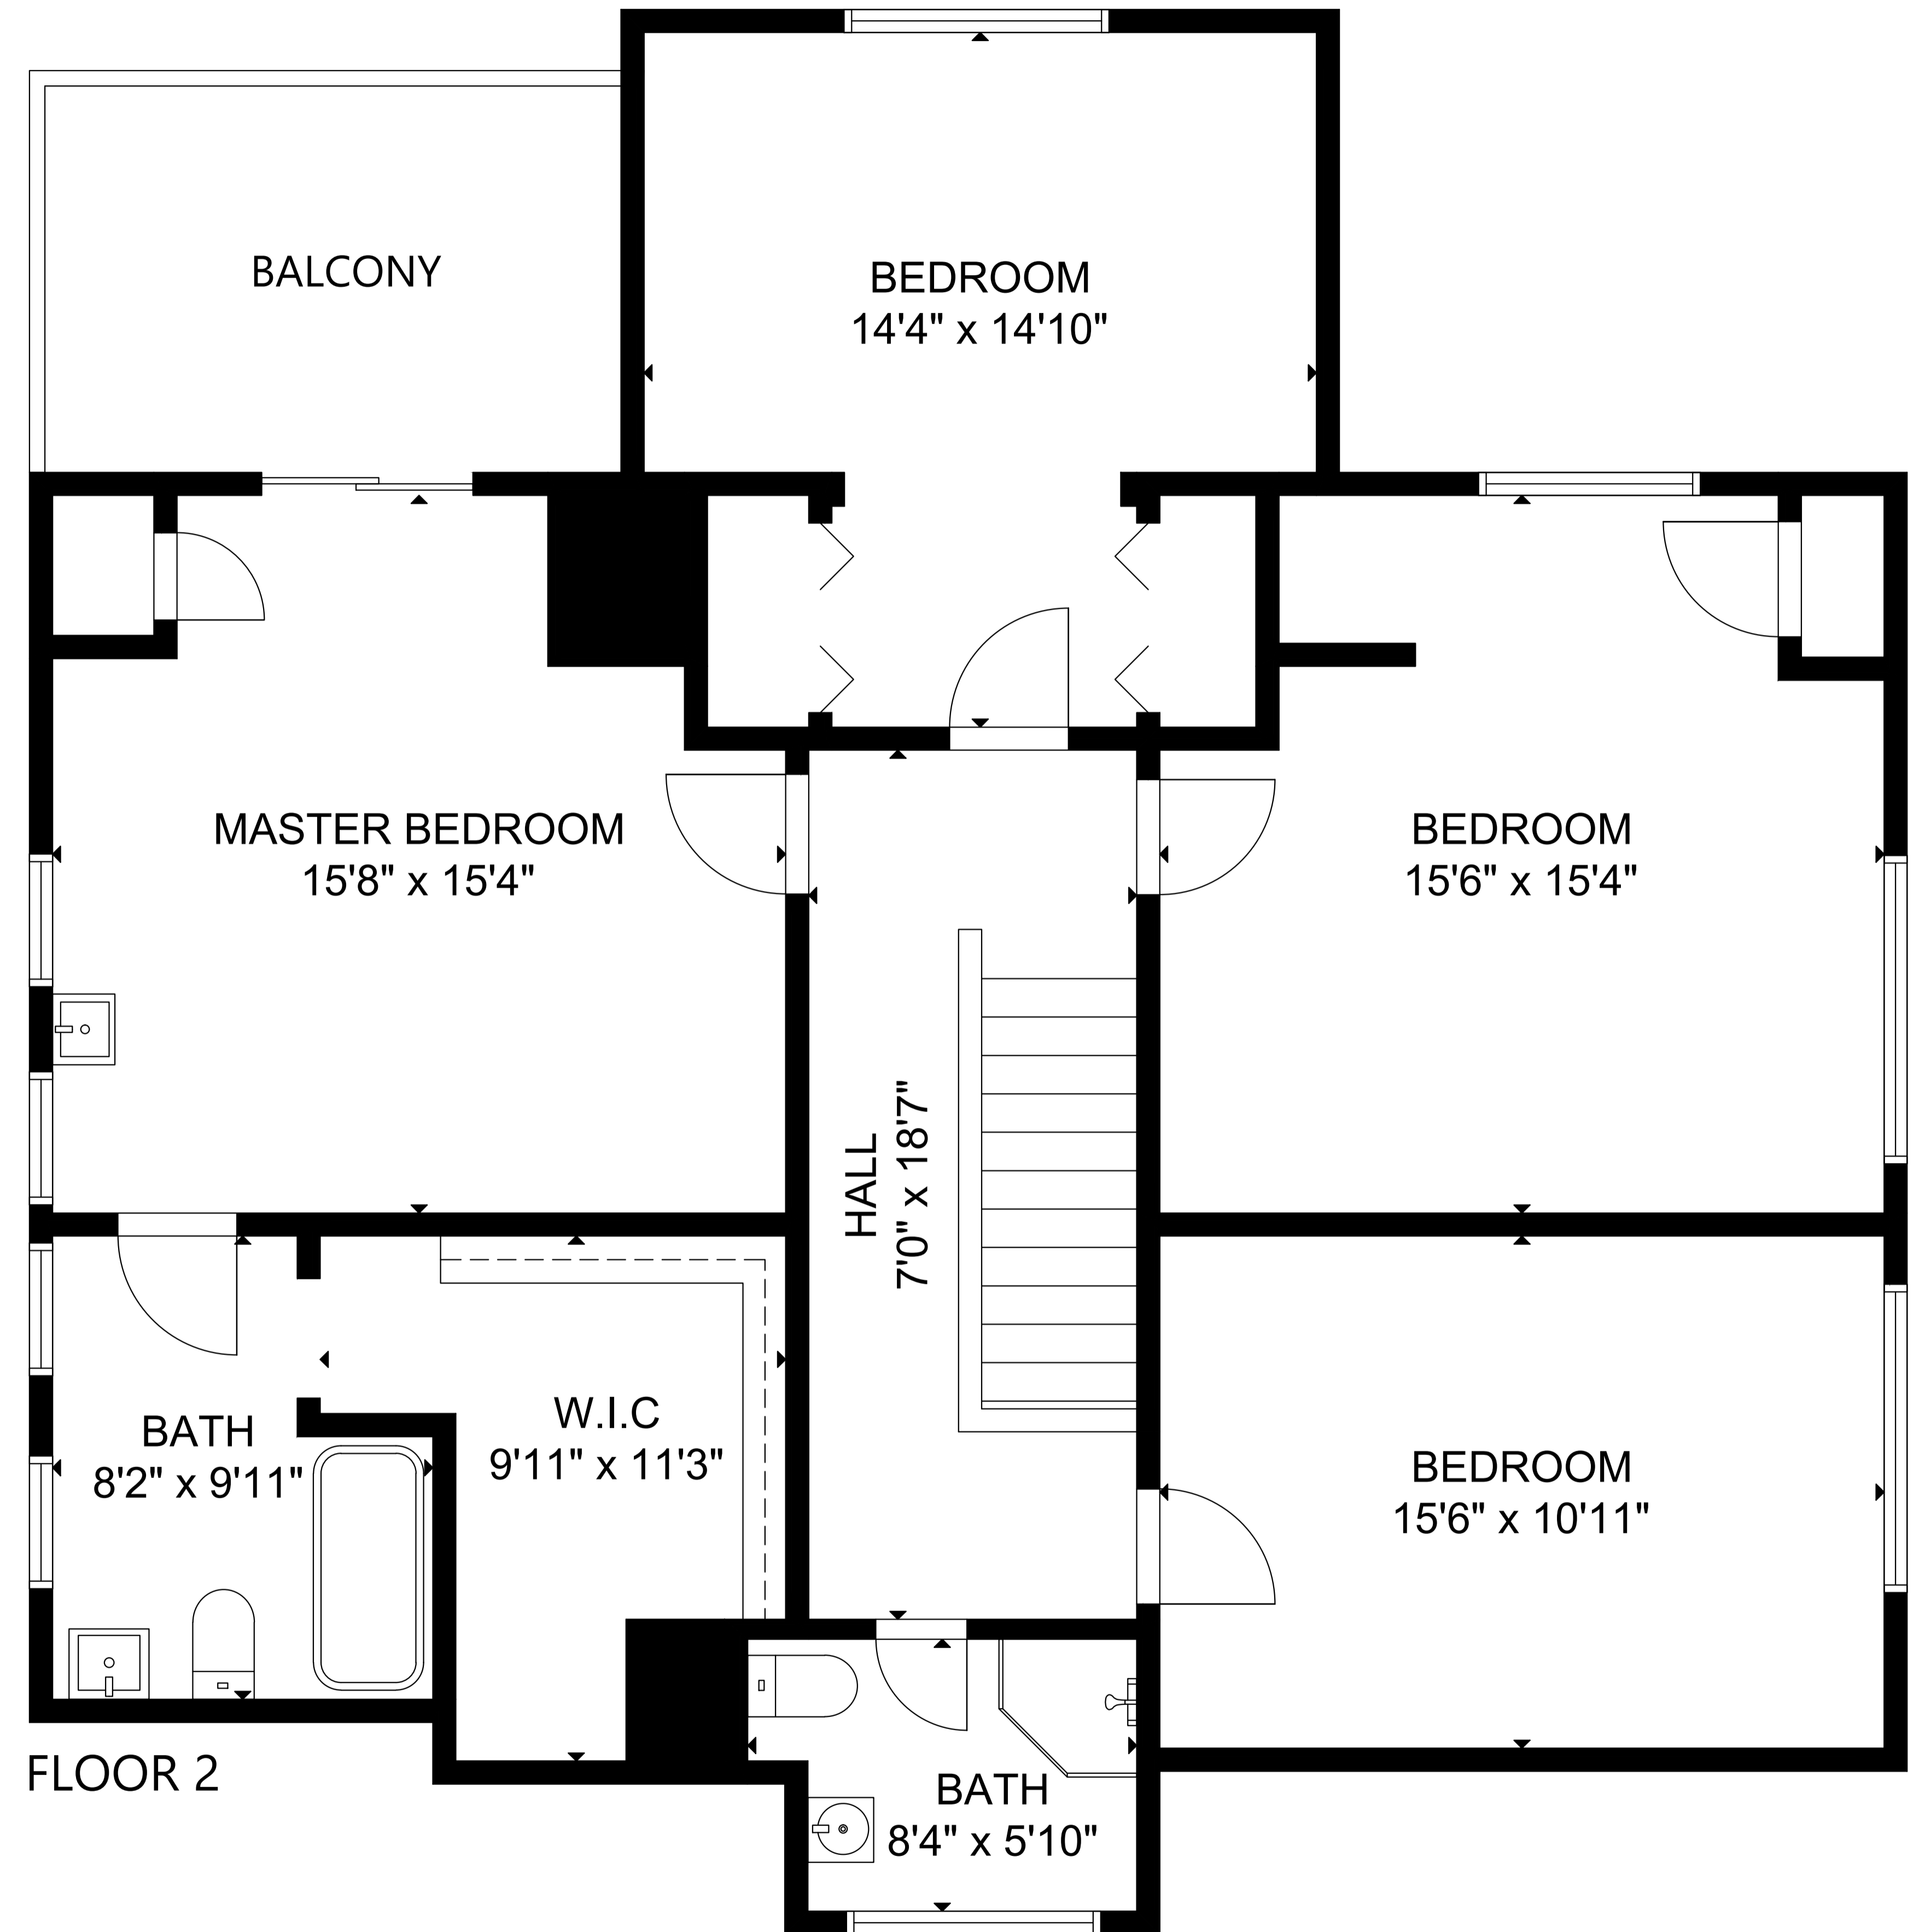

FLOOR 1

FLOOR 2

GROSS INTERNAL AREA  
 TOTAL: 2,437 sq ft  
 FLOOR 1: 1,230 sq ft, FLOOR 2: 1,207 sq ft  
 EXCLUDED AREA: SCREENED PORCH: 177 sq ft  
 SIZE AND DIMENSIONS ARE APPROXIMATE, ACTUAL MAY VARY.