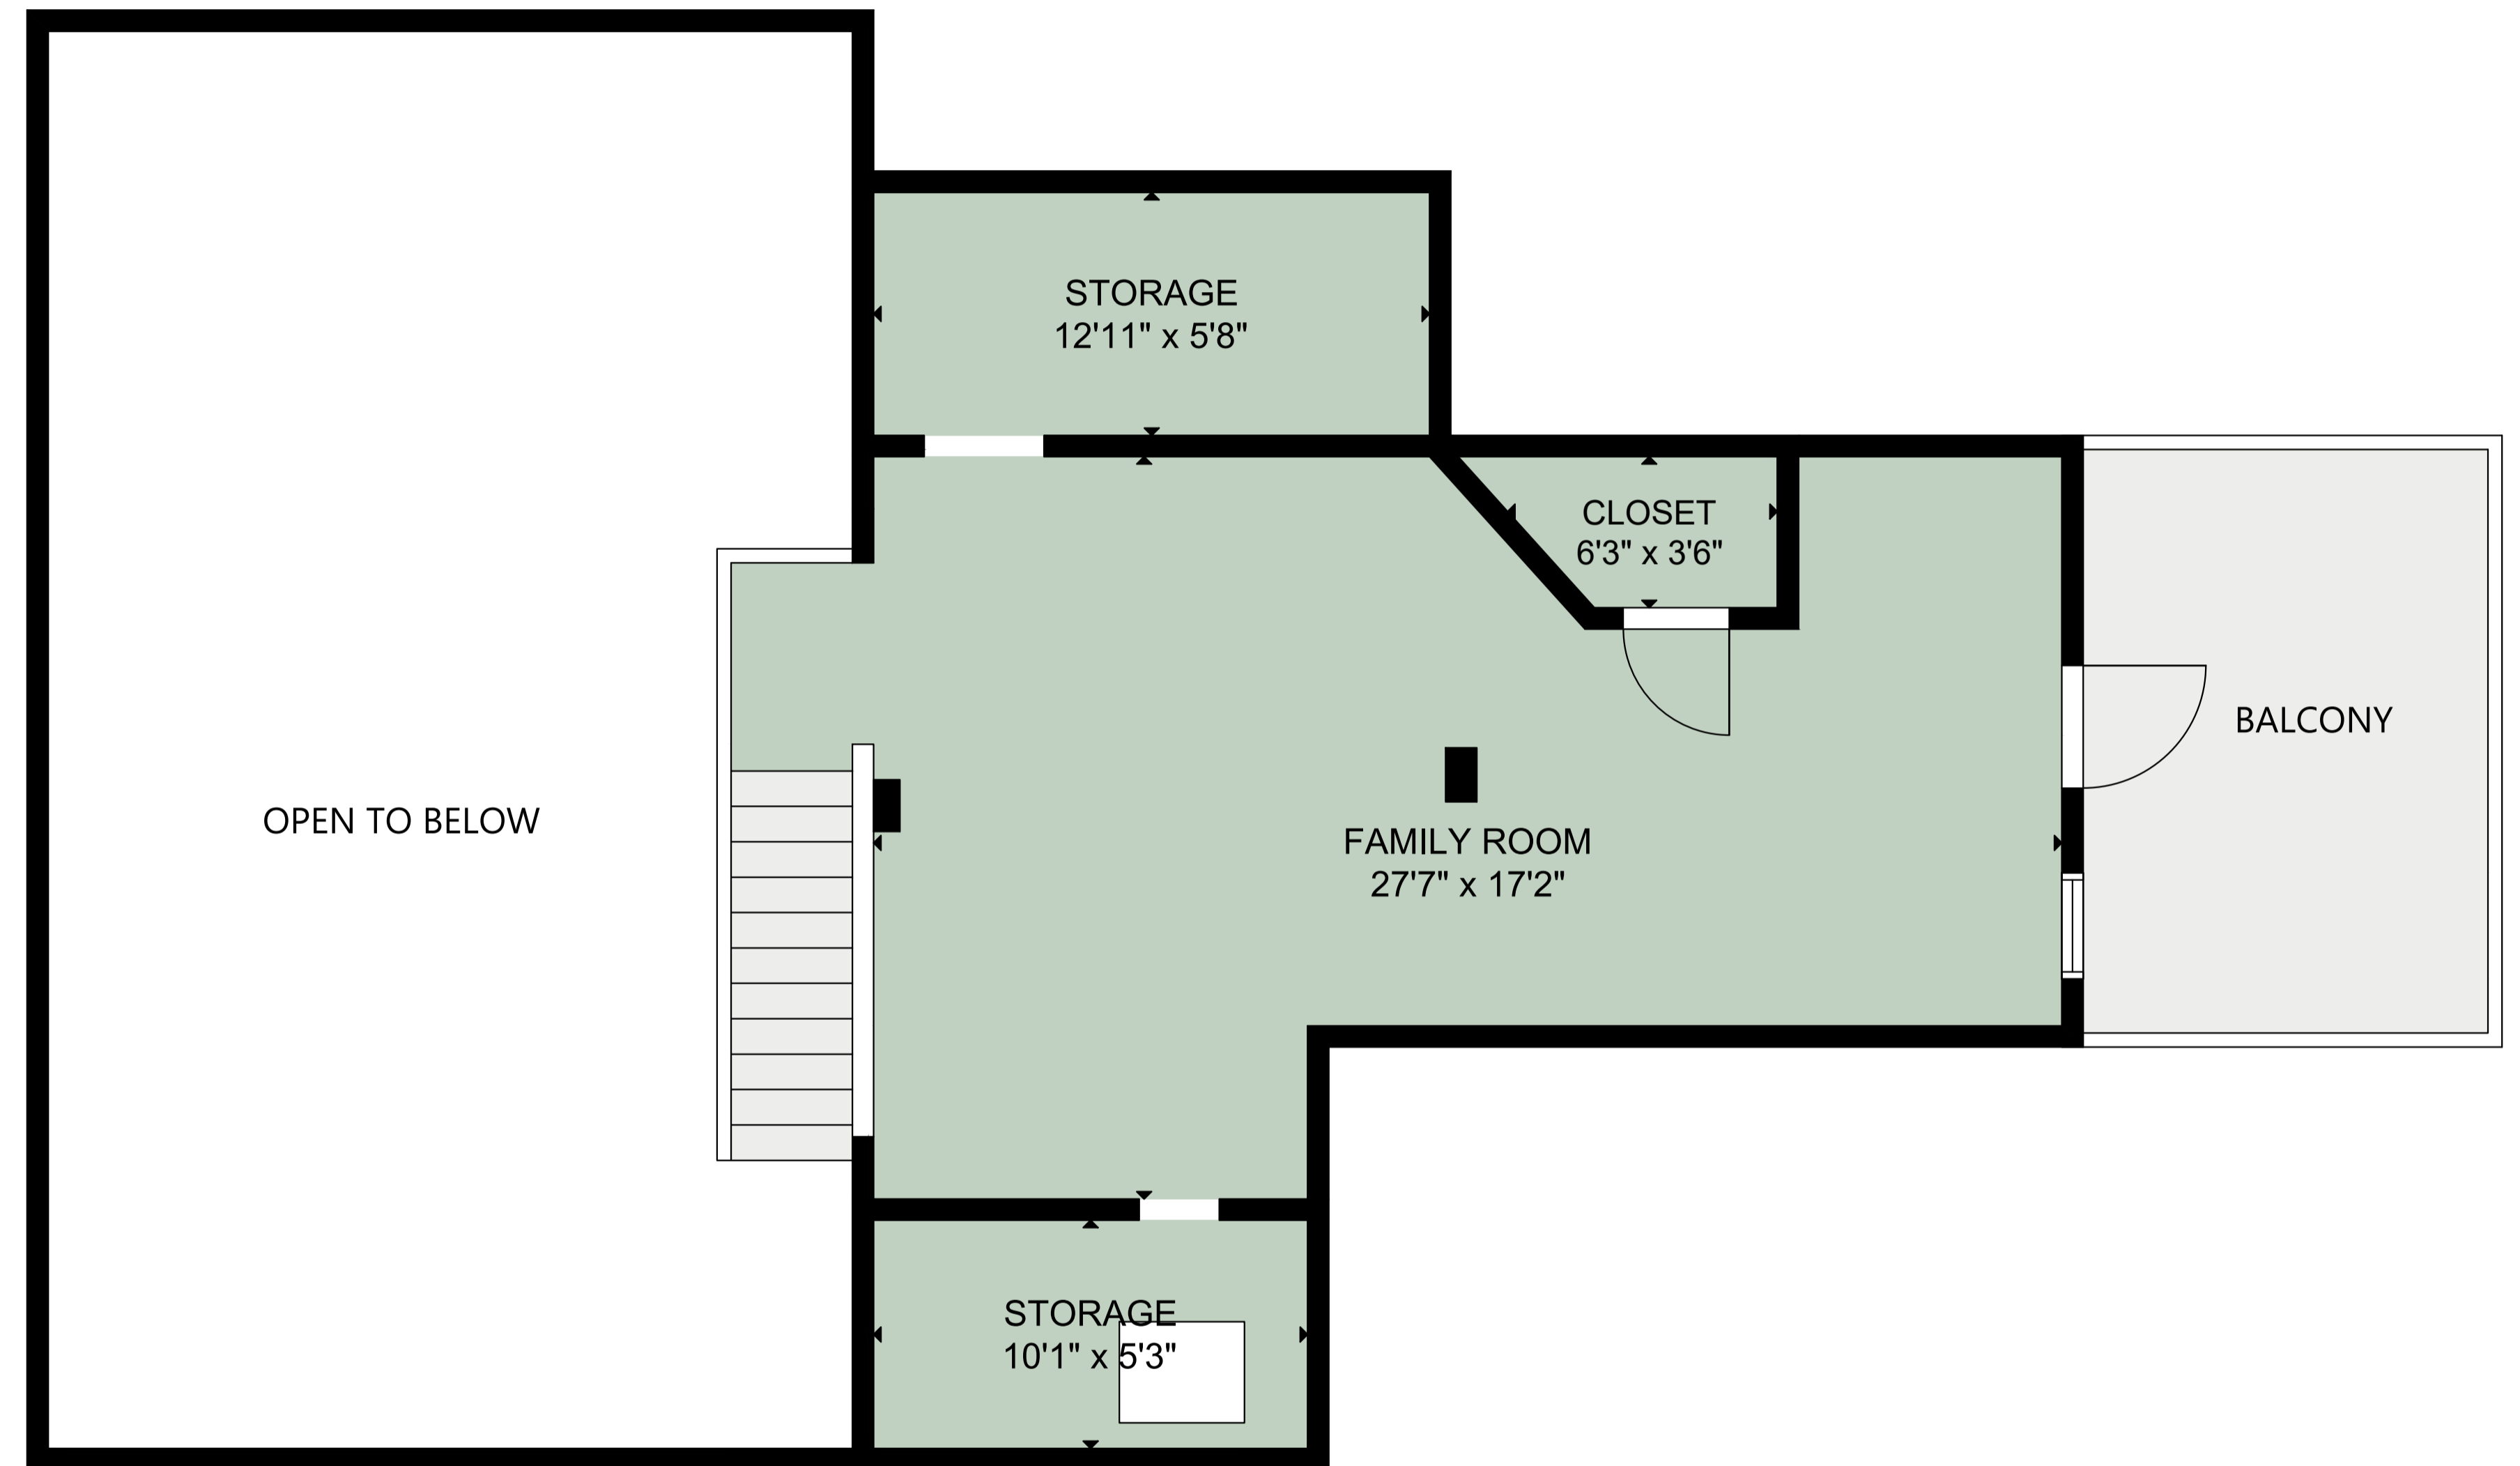

FLOOR 1

FLOOR 2

GROSS INTERNAL AREA  
 TOTAL: 2,121 sq ft  
 FLOOR 1: 1,534 sq ft, FLOOR 2: 587 sq ft  
 SIZE AND DIMENSIONS ARE APPROXIMATE, ACTUAL MAY VARY.