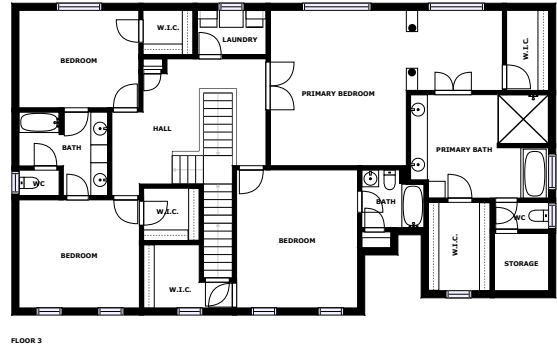

Home report

102 Fairlea Ct
Lynchburg

Highlights

1 Kitchen

3 Living room

6 Bedroom

7 Bath

48 Doors

Shell, 1.2 mi

Virginia Baptist Hospital Heliport, 2.8 mi

Floor plan

Appendix 1: Data sheet

Storage - 2	LivingRoom - 3	LivingRoom - Family - 1
LivingRoom - Sitting - 1	Bedroom - 6	Bedroom - Master - 1
Bedroom - Guest - 1	Hall - 3	Outdoor - 3
Outdoor - Patio - 1	Outdoor - Deck - 1	Outdoor - Porch - 1
Bar - 1	MediaRoom - 1	ExcerciseRoom - 1
ExcerciseRoom - Gym - 1	Bath - 7	Bath - Toilet - 3
Bath - Master - 1	Entry - 1	Entry - Foyer - 1
Kitchen - 1	Nook - 1	Nook - Breakfast - 1
Garage - 1	Garage - ThreeCar - 1	Dining - 1
Closet - 5	Closet - WalkIn - 5	Utility - 1
Utility - Laundry - 1	Attic - 1	