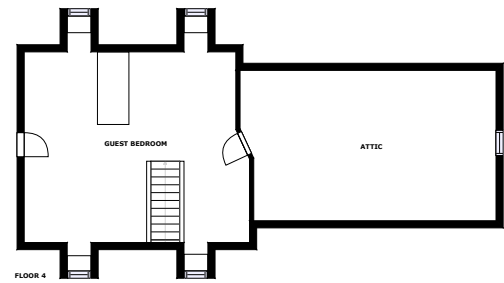

Home report

102 Fairlea Ct
Lynchburg

Highlights

1 Kitchen

3 Living room

6 Bedroom

7 Bath

48 Doors

Shell, 1.2 mi

Virginia Baptist Hospital Heliport, 2.8 mi

Floor plan

Appendix 1: Data sheet

Storage - 2	LivingRoom - 3	LivingRoom - Family - 1
LivingRoom - Sitting - 1	Bedroom - 6	Bedroom - Master - 1
Bedroom - Guest - 1	Hall - 3	Outdoor - 3
Outdoor - Patio - 1	Outdoor - Deck - 1	Outdoor - Porch - 1
Bar - 1	MediaRoom - 1	ExcerciseRoom - 1
ExcerciseRoom - Gym - 1	Bath - 7	Bath - Toilet - 3
Bath - Master - 1	Entry - 1	Entry - Foyer - 1
Kitchen - 1	Nook - 1	Nook - Breakfast - 1
Garage - 1	Garage - ThreeCar - 1	Dining - 1
Closet - 5	Closet - WalkIn - 5	Utility - 1
Utility - Laundry - 1	Attic - 1	