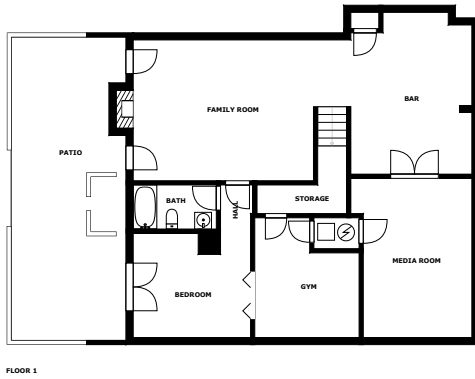

Home report

102 Fairlea Ct
Lynchburg

Highlights

1 Kitchen

3 Living room

6 Bedroom

7 Bath

48 Doors

Shell, 1.2 mi

Virginia Baptist Hospital Heliport, 2.8 mi

Floor plan

Appendix 1: Data sheet

Storage - 2	LivingRoom - 3	LivingRoom - Family - 1
LivingRoom - Sitting - 1	Bedroom - 6	Bedroom - Master - 1
Bedroom - Guest - 1	Hall - 3	Outdoor - 3
Outdoor - Patio - 1	Outdoor - Deck - 1	Outdoor - Porch - 1
Bar - 1	MediaRoom - 1	ExcerciseRoom - 1
ExcerciseRoom - Gym - 1	Bath - 7	Bath - Toilet - 3
Bath - Master - 1	Entry - 1	Entry - Foyer - 1
Kitchen - 1	Nook - 1	Nook - Breakfast - 1
Garage - 1	Garage - ThreeCar - 1	Dining - 1
Closet - 5	Closet - WalkIn - 5	Utility - 1
Utility - Laundry - 1	Attic - 1	