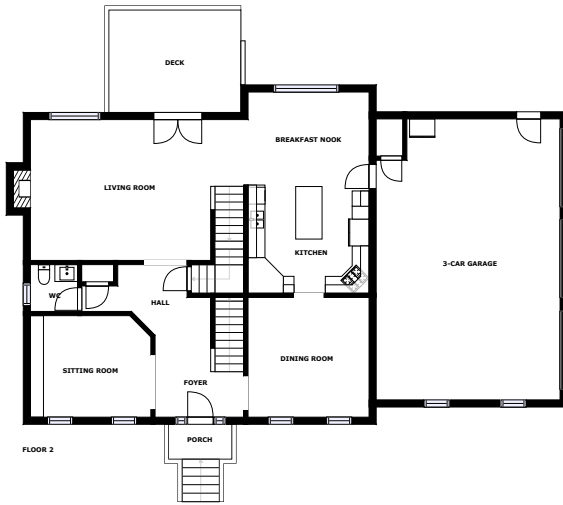

Home report

102 Fairlea Ct
Lynchburg

Highlights

1 Kitchen

3 Living room

6 Bedroom

7 Bath

48 Doors

Shell, 1.2 mi

Virginia Baptist Hospital Heliport, 2.8 mi

Floor plan

Appendix 1: Data sheet

Storage - 2	LivingRoom - 3	LivingRoom - Family - 1
LivingRoom - Sitting - 1	Bedroom - 6	Bedroom - Master - 1
Bedroom - Guest - 1	Hall - 3	Outdoor - 3
Outdoor - Patio - 1	Outdoor - Deck - 1	Outdoor - Porch - 1
Bar - 1	MediaRoom - 1	ExcerciseRoom - 1
ExcerciseRoom - Gym - 1	Bath - 7	Bath - Toilet - 3
Bath - Master - 1	Entry - 1	Entry - Foyer - 1
Kitchen - 1	Nook - 1	Nook - Breakfast - 1
Garage - 1	Garage - ThreeCar - 1	Dining - 1
Closet - 5	Closet - WalkIn - 5	Utility - 1
Utility - Laundry - 1	Attic - 1	